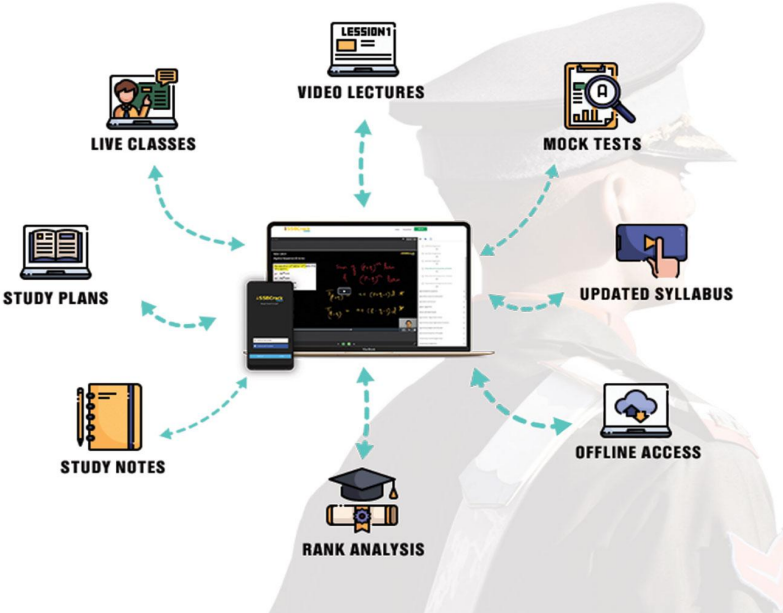

# SSB INTERVIEW MASTERCLASS JOIN TODAY

- 1 Year Full Access Anytime Anywhere
- 200+ Hours of Live SSB Classes
- Batch Language : Hindi & English
- 3000+ Hours Video Lectures
- Personalised Guidance

LIMITED  
**100**  
SEATS  
HURRY UP!!