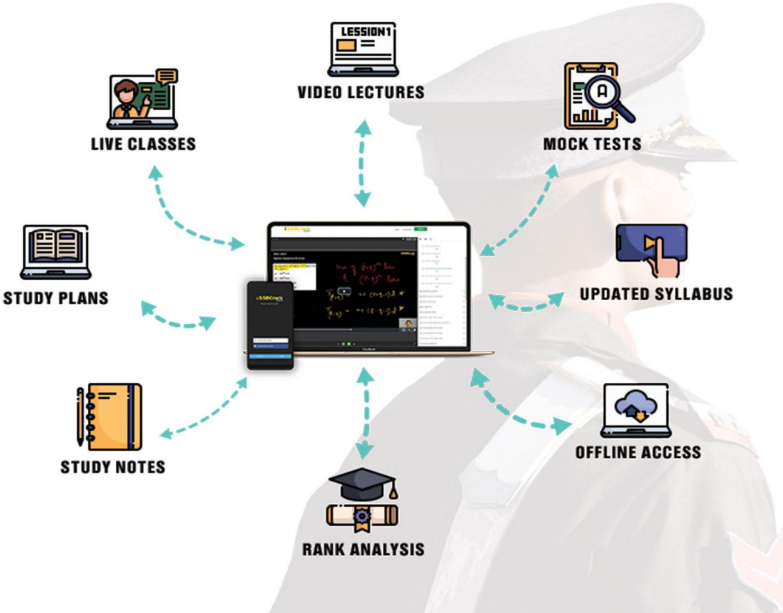

ACCESS NOW

**TALK TO OUR DEFENCE MENTORS
CALL US : 08069185400**